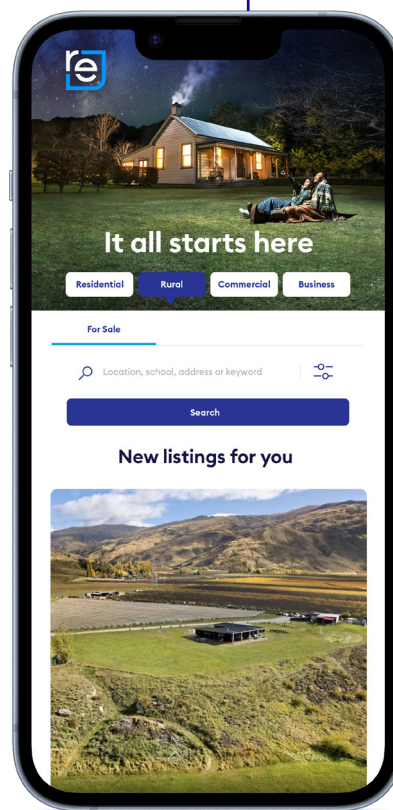

Market your rural property with confidence

Gold package – 12 weeks

\$549 excl. GST

- 12 weeks of Premium Feature
- 12 weeks in the Showcase Carousel
- 12 Refreshes
- Featured **until sold**

Silver package – 8 weeks

\$449 excl. GST

- 8 weeks of Premium Feature
- 8 weeks in the Showcase Carousel
- 8 Refreshes
- Featured **until sold**

Bronze package – 6 weeks

\$249 excl. GST

- 6 weeks in the Showcase Carousel
- 6 Refreshes
- Featured **until sold**

Our products

Showcase Carousel

- Premium position at the top of the page
- Greater exposure across surrounding suburbs
- Not for individual sale

Premium Feature

- Appear above featured listings in search results
- Super-sized imagery with teaser photos
- Video shown in the search results if applicable on listing
- More property details on the listing tile
- More prominent branding
- Not for individual sale