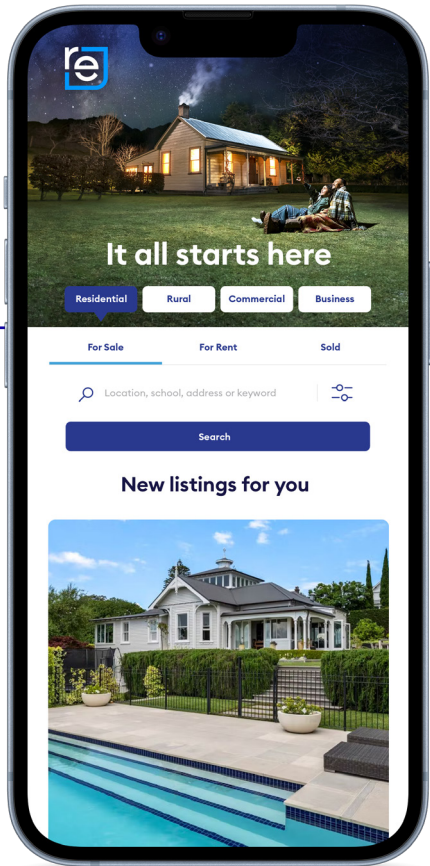

Silver

Residential Regional Zone

SILVER

6.9x
more engagements

Market your property with confidence

Silver package – 4 weeks
\$475 incl. GST

- 4 weeks of Premium Feature
- 4 weeks in the Showcase Carousel
- 4 Refreshes
- Featured **until sold**

+ Digital Exposure
= \$674 incl. GST

- Promoted on

Terms and conditions: All prices are correct as at 01/07/2023. Once purchased, products cannot be transferred or refunded. Digital Exposure promotes listings on the Google Display Network, Facebook and Instagram. Engagement metrics are measured nationally by comparing the package engagements to a standard listing during the period 15/03/2023 – 14/04/2023. An 'engagement' counts email enquiries, phone reveals, saving a property, viewing floorplan, map, video, images and 3D walkthrough. Listings will be promoted unless a website user chooses to minimise the listing. For full terms and conditions for realestate.co.nz visit agentpro.co.nz

Our products

Showcase Carousel

- Premium position at the top of the page
- Greater exposure across surrounding suburbs
- Not for individual sale

Premium Feature

- Appear above featured listings in search results
- Super-sized imagery with teaser photos
- Video shown in the search results if applicable on listing
- More property details on the listing tile
- More prominent branding
- Not for individual sale