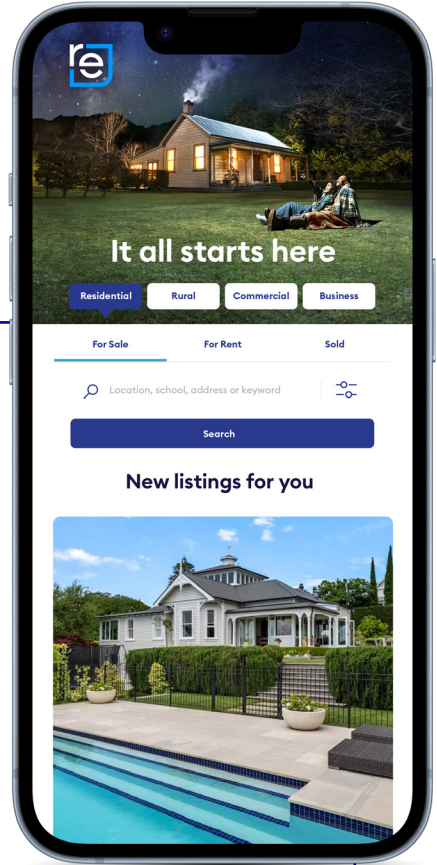

Platinum

Residential Regional Zone

10.4x  
more  
engagements

# Market your property with confidence

Platinum package – until sold

**\$949** incl. GST

- Premium Features **until sold**
- Showcase Carousel **until sold**
- Refreshed every 3 days for 8 weeks
- Digital Exposure – promoted on Google Display Network, Facebook and Instagram