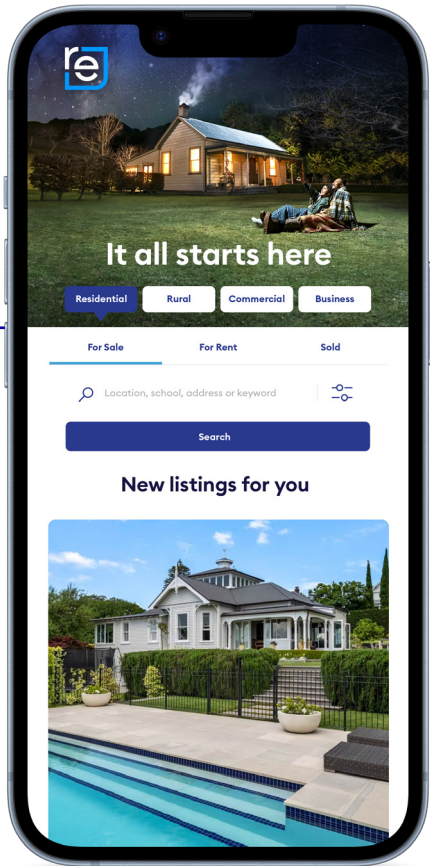

**Bronze**

**Residential Regional Zone**

**4.0x**  
more  
engagements

# Market your property with confidence

**Bronze package – 3 weeks**

**\$289** incl. GST

- 3 weeks in the Showcase Carousel
- 3 Refreshes
- Featured **until sold**

**+ Digital Exposure**

**= \$488** incl. GST