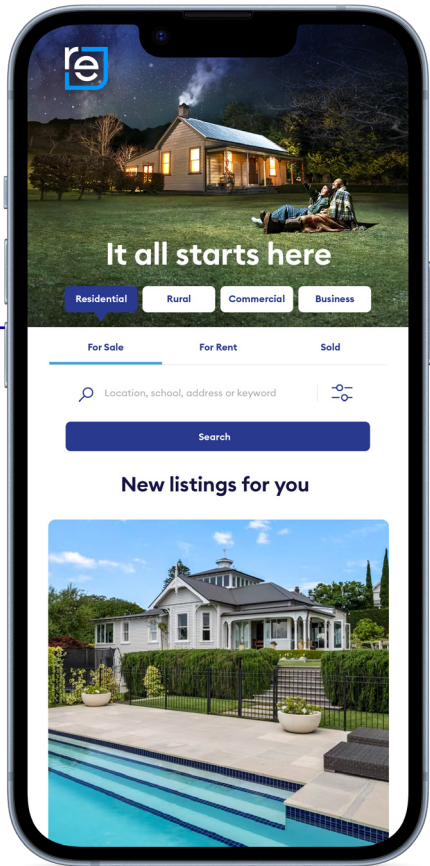

Silver

Residential Middle Zone – Tauranga, Hamilton City and Porirua City

SILVER

**6.9x**  
more engagements

# Market your property with confidence

**Silver package – 4 weeks**  
**\$499** incl. GST

- 4 weeks of Premium Feature
- 4 weeks in the Showcase Carousel
- 4 Refreshes
- Featured **until sold**

**+ Digital Exposure**  
**= \$698** incl. GST