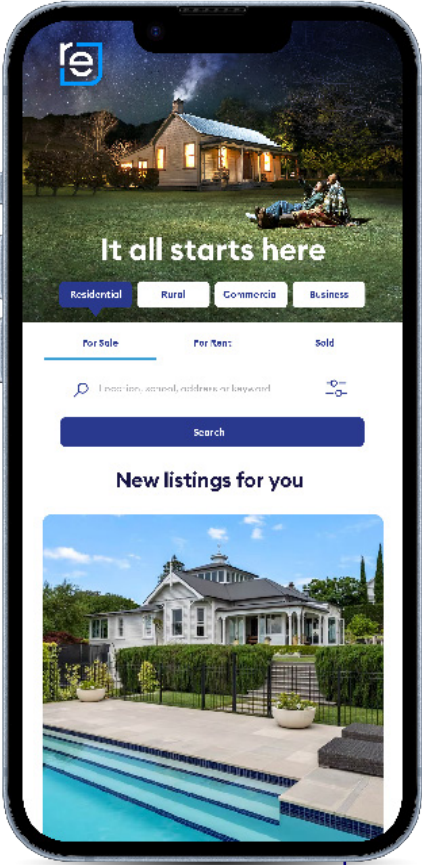

Platinum

Residential Middle Zone – Tauranga, Hamilton City and Porirua City

Market your property with confidence

Platinum package – until sold

\$949 incl. GST

- Premium Features **until sold**
- Showcase Carousel **until sold**
- Refreshed every 3 days for 8 weeks
- 7 day Digital Exposure included – promoted on Google Display Network, Facebook and Instagram

Digital Exposure
Included with Platinum!

Terms and conditions: All prices are correct as at 01/07/2023. Once purchased, products cannot be transferred or refunded. Digital Exposure promotes listings on the Google Display Network, Facebook and Instagram. Engagement metrics are measured nationally by comparing the package engagements to a standard listing during the period 15/03/2023 – 14/04/2023. An 'engagement' counts email enquiries, phone reveals, saving a property, viewing floorplan, map, video, images and 3D walkthrough. Listings will be promoted unless a website user chooses to minimise the listing. For full terms and conditions for realestate.co.nz visit agentpro.co.nz

Our products

Showcase Carousel

- Premium position at the top of the page
- Greater exposure across surrounding suburbs
- Not for individual sale

Premium Feature

- Appear above featured listings in search results
- Super-sized imagery with teaser photos
- Video shown in the search results if applicable on listing
- More property details on the listing tile
- More prominent branding
- Not for individual sale