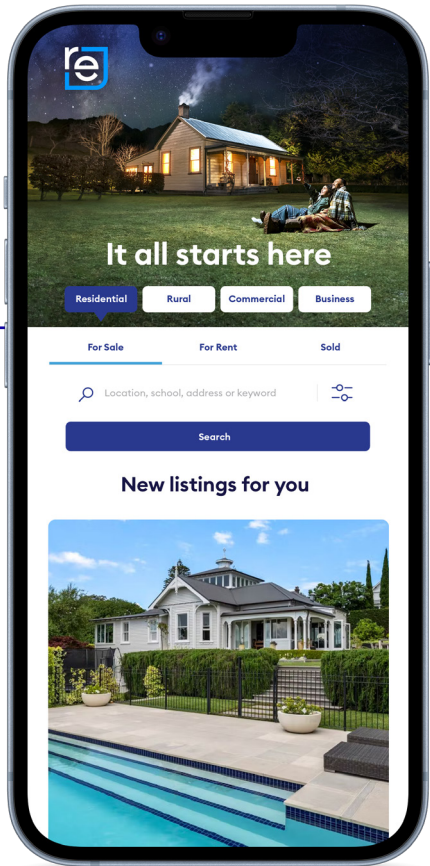

Bronze

Residential Middle Zone – Tauranga, Hamilton City and Porirua City

BRONZE

4.0x
more engagements

Market your property with confidence

Bronze package – 3 weeks
\$339 incl. GST

- 3 weeks in the Showcase Carousel
- 3 Refreshes
- Featured **until sold**

+ Digital Exposure
= \$538 incl. GST

- Promoted on Google

Terms and conditions: All prices are correct as at 01/07/2023. Once purchased, products cannot be transferred or refunded. Digital Exposure promotes listings on the Google Display Network, Facebook and Instagram. Engagement metrics are measured nationally by comparing the package engagements to a standard listing during the period 15/03/2023 – 14/04/2023. An 'engagement' counts email enquiries, phone reveals, saving a property, viewing floorplan, map, video, images and 3D walkthrough. Listings will be promoted unless a website user chooses to minimise the listing. For full terms and conditions for realestate.co.nz visit agentpro.co.nz

Our products

Showcase Carousel

- Premium position at the top of the page
- Greater exposure across surrounding suburbs
- Not for individual sale

Premium Feature

- Appear above featured listings in search results
- Super-sized imagery with teaser photos
- Video shown in the search results if applicable on listing
- More property details on the listing tile
- More prominent branding
- Not for individual sale