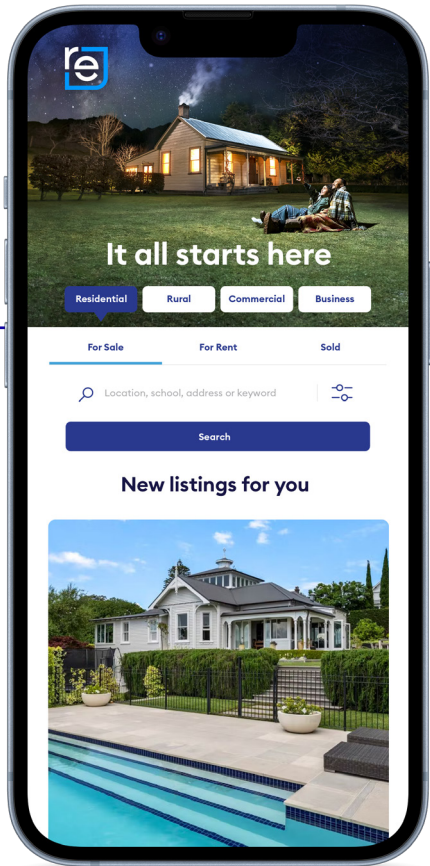

Silver

Residential Metro Zone – Auckland, Wellington, Christchurch City, Queenstown and Wānaka

SILVER

6.9x
more engagements

Market your property with confidence

Silver package – 4 weeks
\$575 incl. GST

- 4 weeks of Premium Feature
- 4 weeks in the Showcase Carousel
- 4 Refreshes
- Featured **until sold**

+ Digital Exposure
= \$774 incl. GST

- Promoted on

Terms and conditions: All prices are correct as at 01/07/2023. Once purchased, products cannot be transferred or refunded. Digital Exposure promotes listings on the Google Display Network, Facebook and Instagram. Engagement metrics are measured nationally by comparing the package engagements to a standard listing during the period 15/03/2023 – 14/04/2023. An 'engagement' counts email enquiries, phone reveals, saving a property, viewing floorplan, map, video, images and 3D walkthrough. Listings will be promoted unless a website user chooses to minimise the listing. For full terms and conditions for realestate.co.nz visit agentpro.co.nz

Our products

Showcase Carousel

- Premium position at the top of the page
- Greater exposure across surrounding suburbs
- Not for individual sale

Premium Feature

- Appear above featured listings in search results
- Super-sized imagery with teaser photos
- Video shown in the search results if applicable on listing
- More property details on the listing tile
- More prominent branding
- Not for individual sale