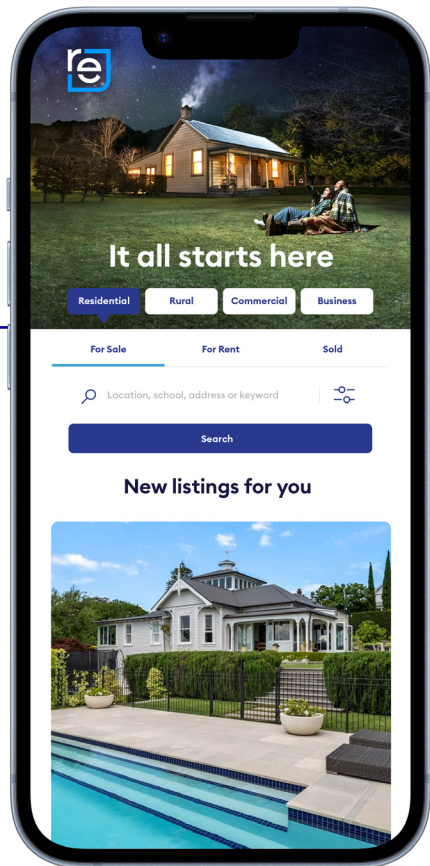

Platinum

Residential Metro Zone – Auckland, Wellington, Christchurch City, Queenstown and Wānaka

**PLATINUM**

**10.4x**  
more engagements

# Market your property with confidence

**Platinum package – until sold**

**\$1,049** incl. GST

- Premium Features **until sold**
- Showcase Carousel **until sold**
- Refreshed every 3 days for 8 weeks
- 7 day Digital Exposure included – promoted on Google Display Network, Facebook and Instagram