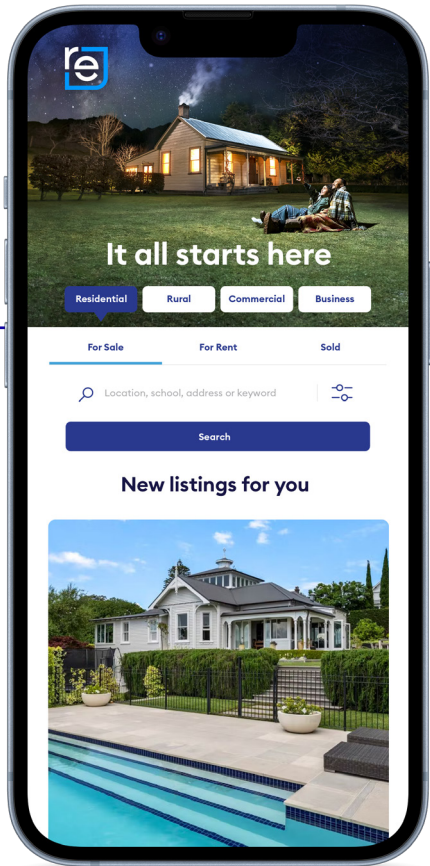

Bronze

Residential Metro Zone – Auckland, Wellington, Christchurch City, Queenstown and Wānaka

BRONZE

4.0x
more engagements

Market your property with confidence

Bronze package – 3 weeks

\$389 incl. GST

- 3 weeks in the Showcase Carousel
- 3 Refreshes
- Featured **until sold**

+ Digital Exposure

= \$588 incl. GST

- Promoted on

Terms and conditions: All prices are correct as at 01/07/2023. Once purchased, products cannot be transferred or refunded. Digital Exposure promotes listings on the Google Display Network, Facebook and Instagram. Engagement metrics are measured nationally by comparing the package engagements to a standard listing during the period 15/03/2023 – 14/04/2023. An 'engagement' counts email enquiries, phone reveals, saving a property, viewing floorplan, map, video, images and 3D walkthrough. Listings will be promoted unless a website user chooses to minimise the listing. For full terms and conditions for realestate.co.nz visit agentpro.co.nz

Our products

Showcase Carousel

- Premium position at the top of the page
- Greater exposure across surrounding suburbs
- Not for individual sale

Premium Feature

- Appear above featured listings in search results
- Super-sized imagery with teaser photos
- Video shown in the search results if applicable on listing
- More property details on the listing tile
- More prominent branding
- Not for individual sale