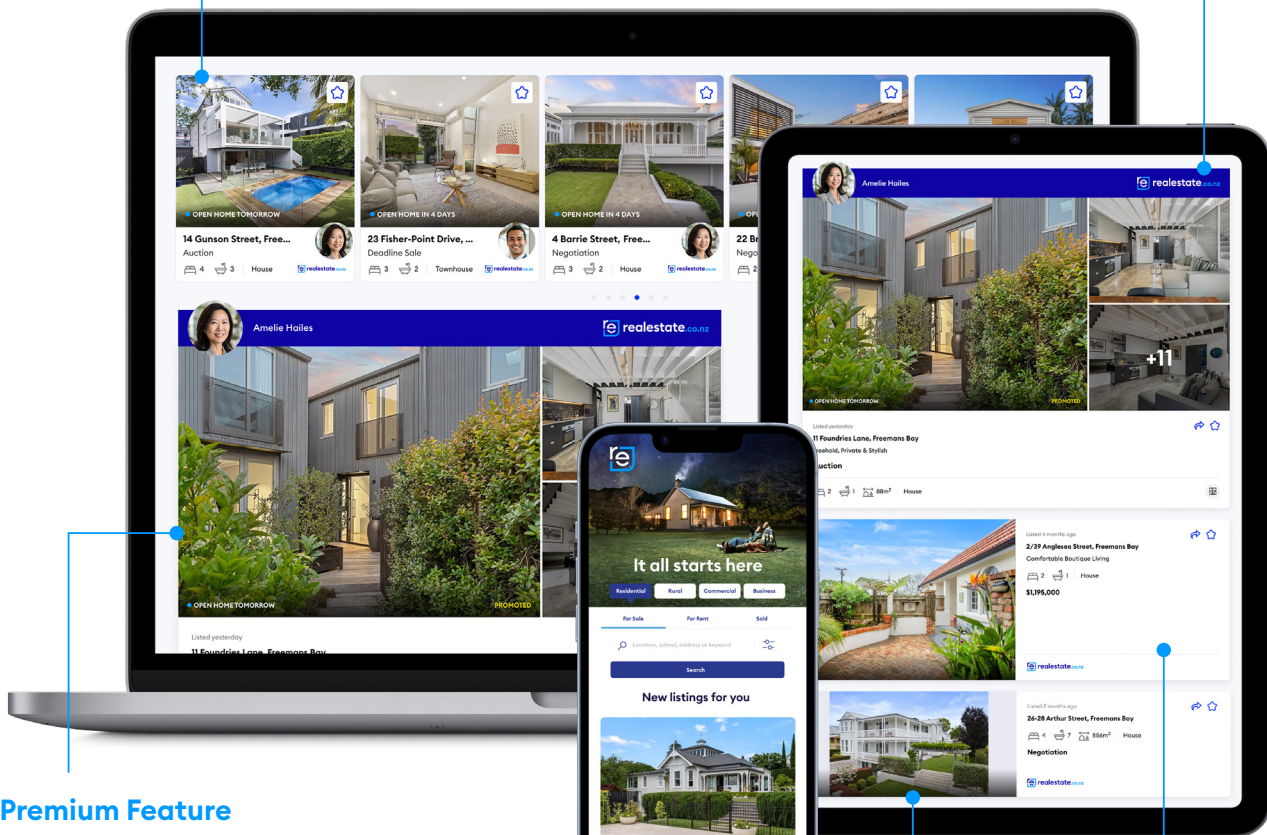

Rate card

Regional Zone

Residential & Lifestyle – premium property advertising – pricing includes GST

Product	Residential		Rental
Silver – 4 weeks Four weeks of Premium Feature, four weeks in the Showcase Carousel, four Refreshes – 1 per week, and Featured until sold	\$649	 ADD ON our Digital Exposure Package (+\$249) to advertise on Google, Facebook and Instagram to increase engagement	\$75 (until rented)
Gold – 6 weeks Six weeks of Premium Feature, six weeks in the Showcase Carousel, twelve refreshes – 2 per week, Featured until sold	\$749	 Already included in package	\$110 (until rented)
Platinum – until sold/rented Premium Feature and Showcase Carousel until sold/rented , nineteen refreshes – every 3 days for 8 weeks*, Featured until sold/rented	\$1,149		\$200 (until rented) *Refreshed once per week

Digital Business Cards – pricing includes GST

	Premium ad		Standard ad	
	Residential for sale	All other categories	Residential for sale	All other categories
4 weeks	\$200	\$100	\$100	\$50
8 weeks	\$400	\$200	\$200	\$100
12 weeks	\$600	\$300	\$300	\$150

Our products

Showcase Carousel

- Premium position at the top of the page
- Greater exposure across surrounding suburbs
- Not for individual sale

Refresh

- Boost your listing back to the top of your feature section
- You must have an active feature for this product to activate
- Not for individual sale

Premium Feature

- Appear above featured listings in search results
- Super-sized imagery with teaser photos
- Video shown in the search results if applicable on listing
- More property details on the listing tile
- More prominent branding
- Not for individual sale