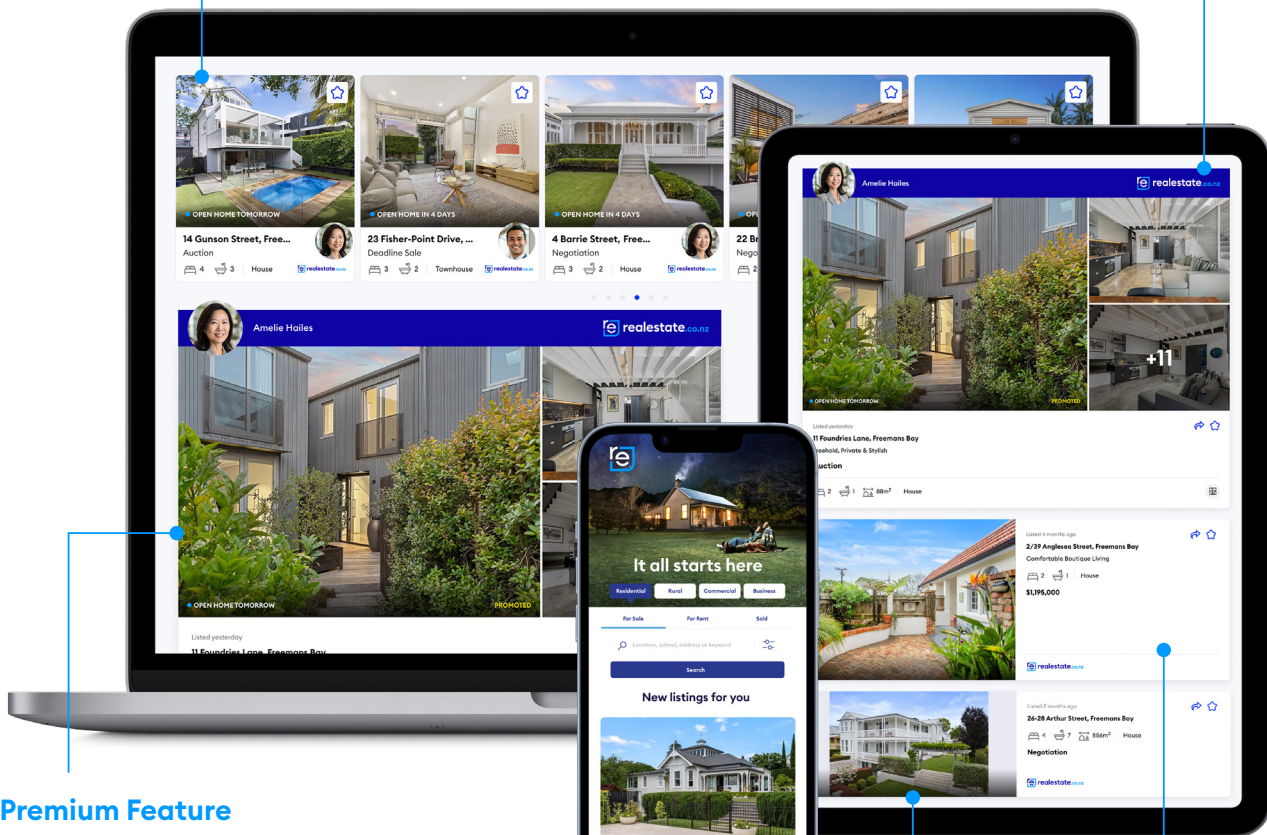

Rate card

Residential Middle Zone – Tauranga,
Hamilton City and Porirua City

Residential & Lifestyle – premium property advertising – pricing includes GST

Product	Residential		Rental
Silver – 4 weeks Four weeks of Premium Feature, four weeks in the Showcase Carousel, four Refreshes – 1 per week, and Featured until sold	\$675	 ADD ON our Digital Exposure Package (+\$249) to advertise on Google, Facebook and Instagram to increase engagement	\$75 (until rented)
Gold – 6 weeks Six weeks of Premium Feature, six weeks in the Showcase Carousel, twelve refreshes – 2 per week, Featured until sold	\$749	 Already included in package	\$110 (until rented)
Platinum – until sold/rented Premium Feature and Showcase Carousel until sold/rented , nineteen refreshes – every 3 days for 8 weeks*, Featured until sold/rented	\$1,149		\$200 (until rented) *Refreshed once per week

Digital Business Cards – pricing includes GST

	Premium ad		Standard ad	
	Residential for sale	All other categories	Residential for sale	All other categories
4 weeks	\$200	\$100	\$100	\$50
8 weeks	\$400	\$200	\$200	\$100
12 weeks	\$600	\$300	\$300	\$150

Our products

Showcase Carousel

- Premium position at the top of the page
- Greater exposure across surrounding suburbs
- Not for individual sale

Refresh

- Boost your listing back to the top of your feature section
- You must have an active feature for this product to activate
- Not for individual sale

Premium Feature

- Appear above featured listings in search results
- Super-sized imagery with teaser photos
- Video shown in the search results if applicable on listing
- More property details on the listing tile
- More prominent branding
- Not for individual sale